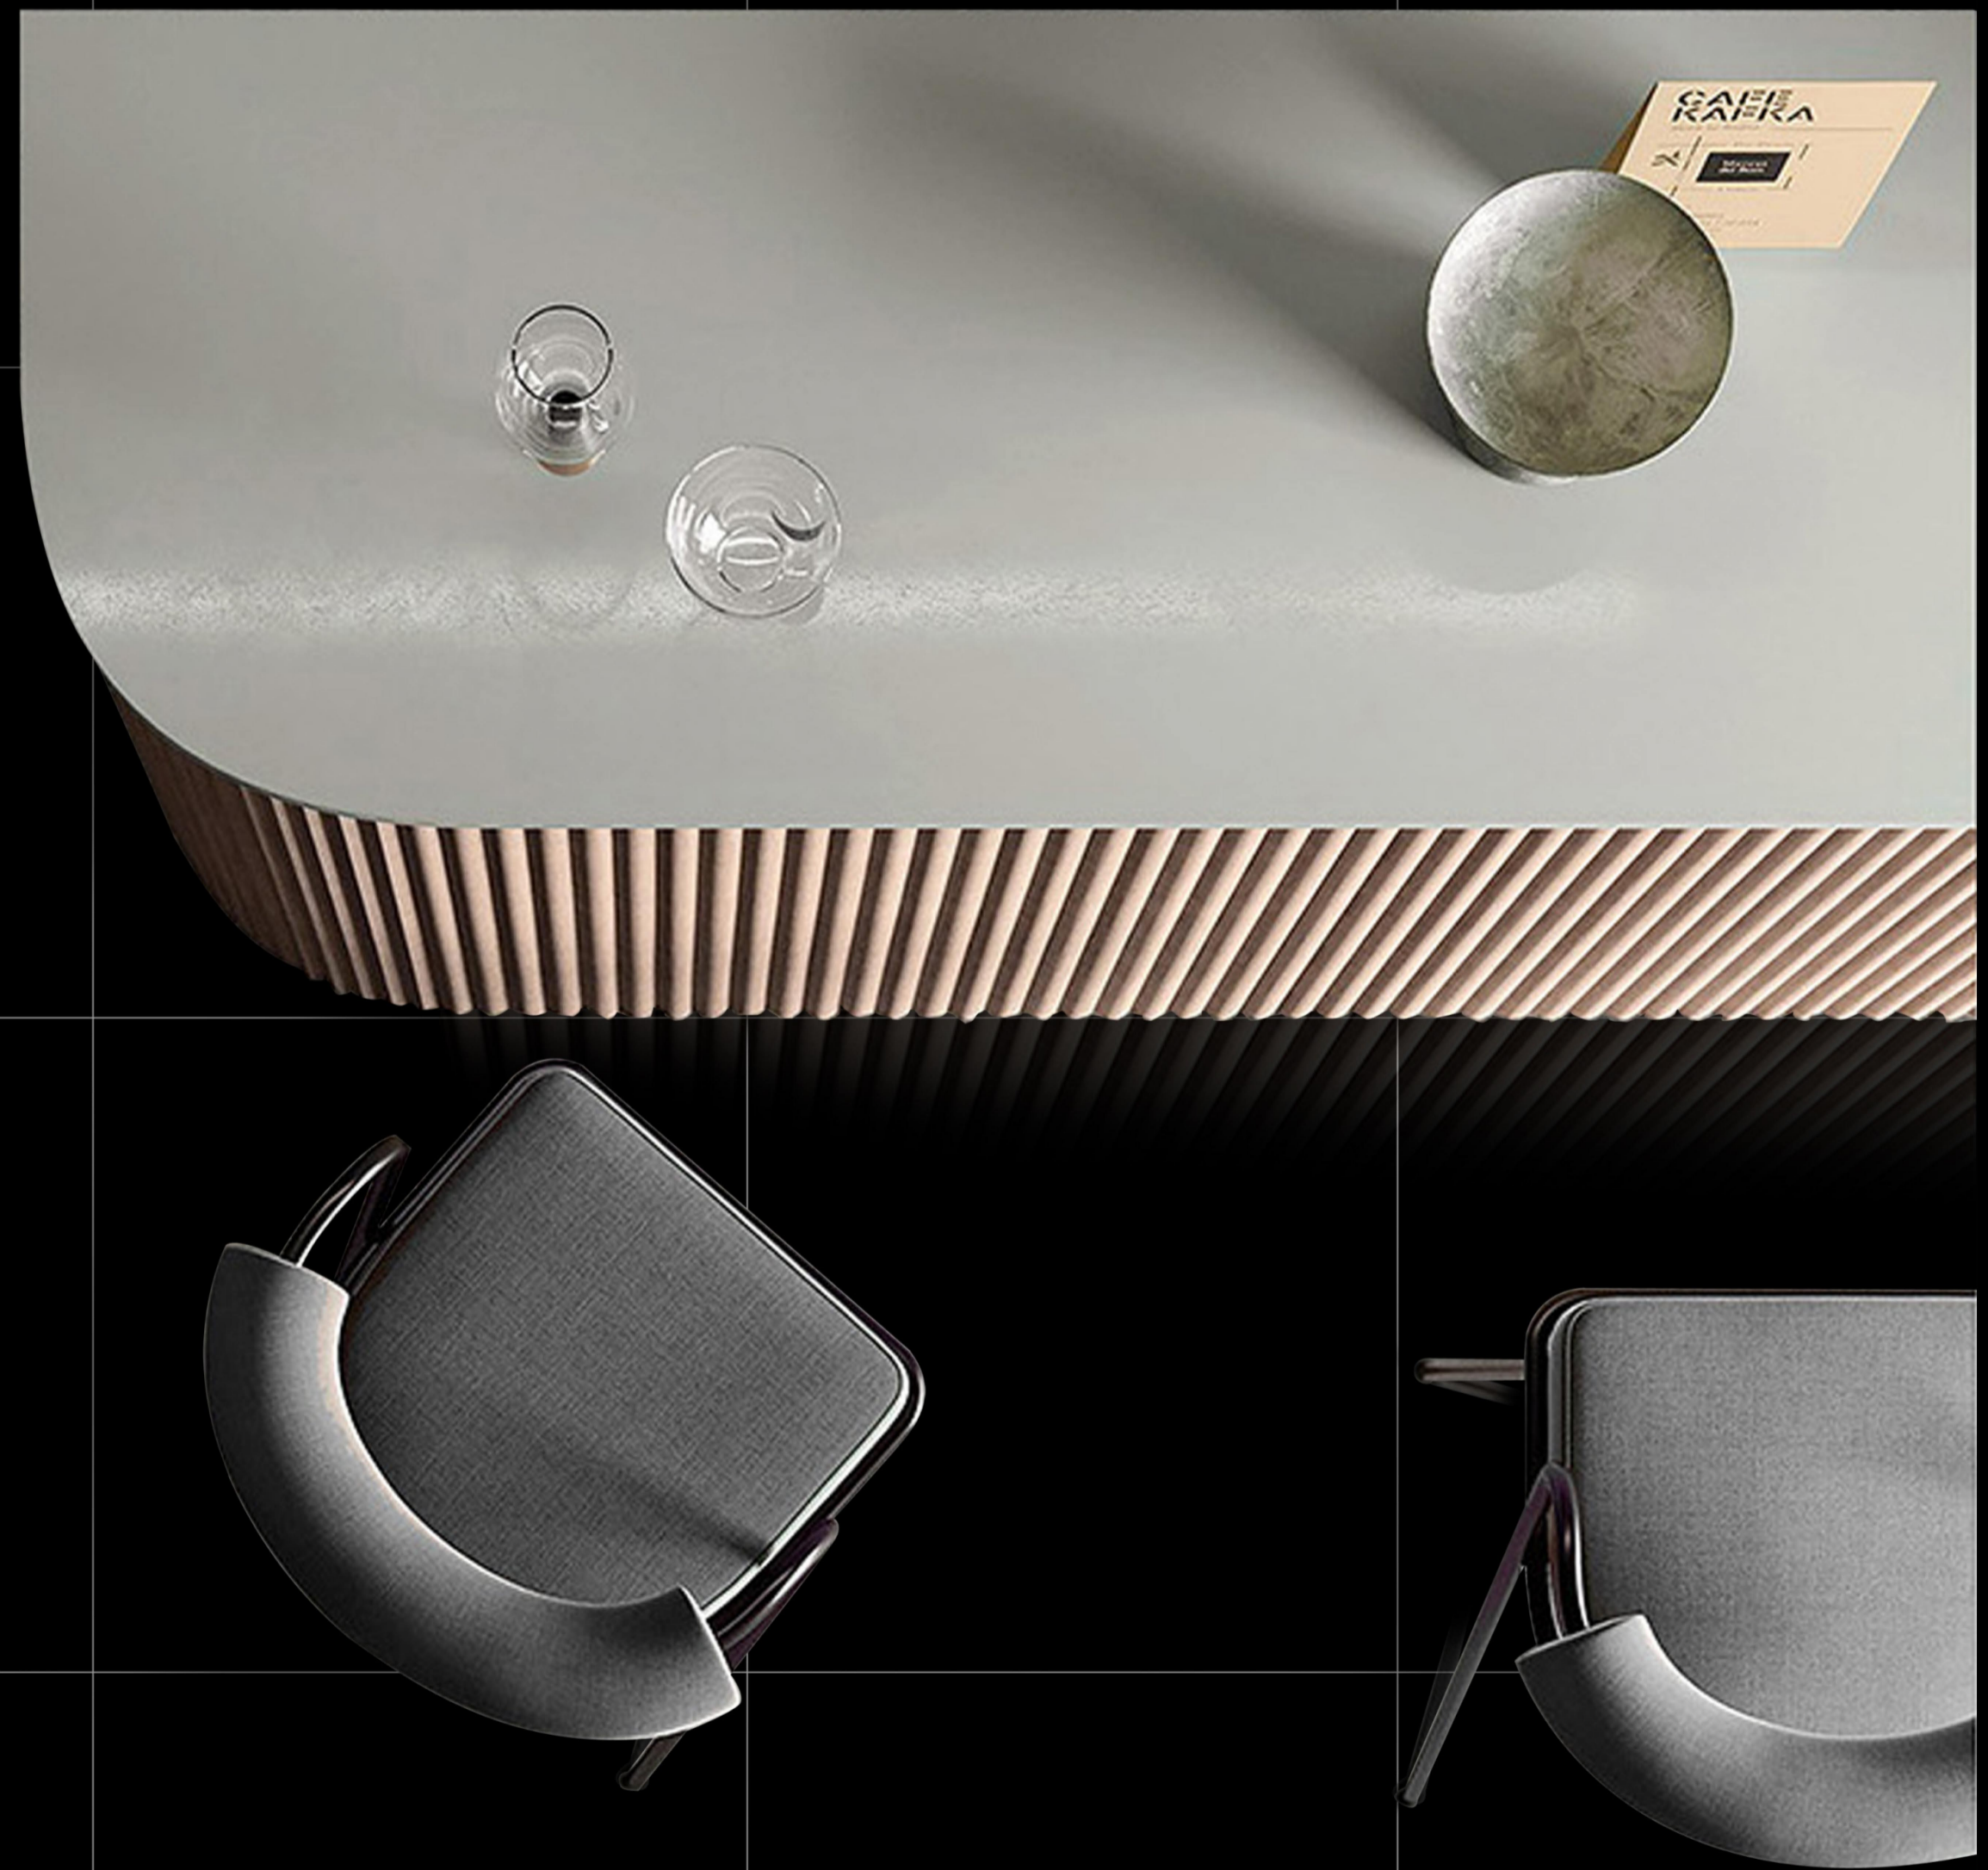

LEADSUN

60 X 60 CM
SPECIAL COLOR SERIES

LEADSUN

BLACK

60 X 60 CM
SPECIAL COLOR SERIES

LEADSUN

60 X 60 CM
SPECIAL COLOR SERIES

RED

LEADSUN

60 X 60 CM
SPECIAL COLOR SERIES

YELLOW

LEADSUN

60 X 60 CM
SPECIAL COLOR SERIES

ORANGE

LEADSUN

60 X 60 CM
SPECIAL COLOR SERIES

CHOCO

LEADSUN

60 X 60 CM
SPECIAL COLOR SERIES

GREEN

LEADSUN

60 X 60 CM
SPECIAL COLOR SERIES

GREY

LEADSUN

60 X 60 CM
SPECIAL COLOR SERIES

IVORY

LEADSUN

60 X 60 CM
SPECIAL COLOR SERIES

P.GREEN

LEADSUN

60 X 60 CM
SPECIAL COLOR SERIES

BLUE